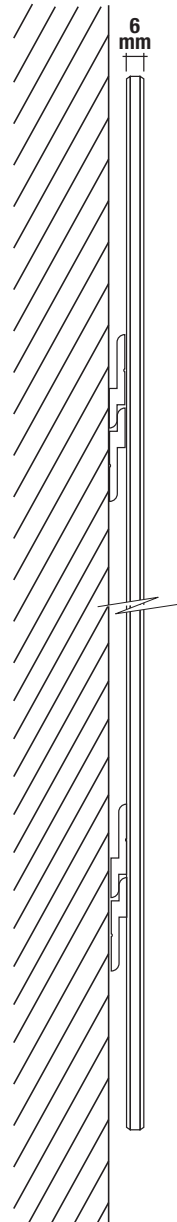

# GLASS BOARD "Z anchors"

### Side view

### Dimensions

Height: \_\_\_\_\_ Width: \_\_\_\_\_

### Location :

\_\_\_\_\_

\_\_\_\_\_

Series :  
Hidden "Z" Anchors

Quantity : \_\_\_\_\_