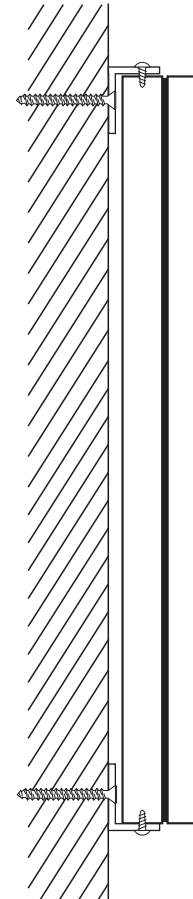

CANADIAN BLACKBOARD
COMPANY LTD

30, Montée des Bouleaux
St-Constant (Québec) J5A 1B6
Phone: (450) 632-1660
Fax: (450) 632-5449

www.cctn.com

INSTALLATION

Illustration : model 714

SIDE FACE

SERIES

**714 and 715
with L Brackets**

**IN ORDER TO HIDE THE ANCHORAGE
ON THE BACK OF THE BOARD,**

You need to install the L bracket on the bottom of the wall (1). Use a spirit level to dispose them, this procedure will determine the location of the bottom wall. Repeat the same procedure for the top but leave enough space between the 2 L Brackets so that the board leans correctly on the wall.