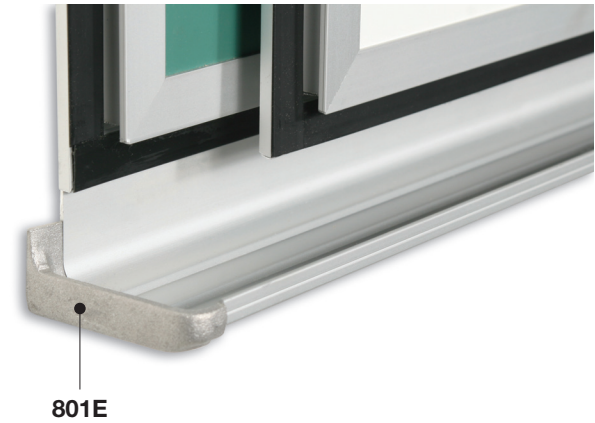

Pen Tray Cap

Actual Image

Anodized Aluminum Profile