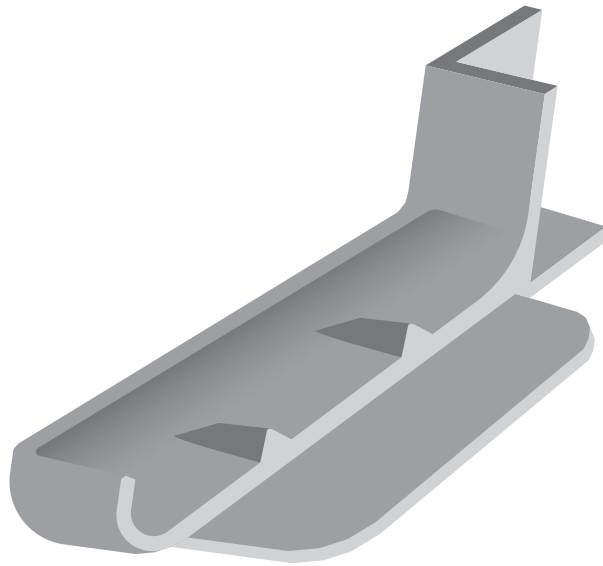

Pen Tray Cap

Actual Image

Anodized Aluminum Profile