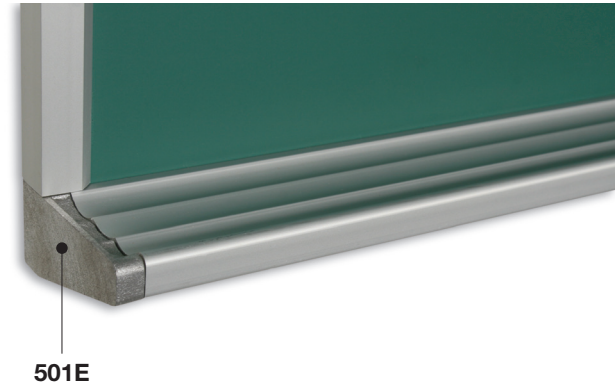

Pen Tray Cap

Actual Image

Anodized Aluminum Profile