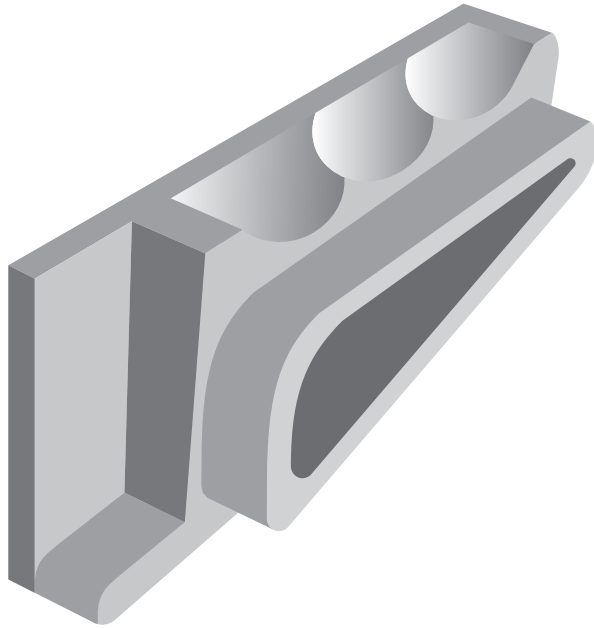

Pen Tray Cap

Actual Image

Anodized Aluminum Profile