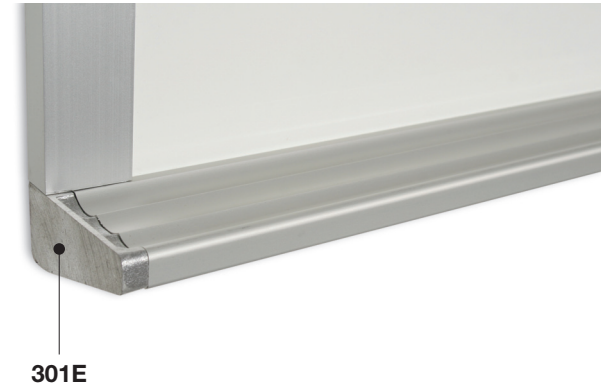

Pen Tray Cap

Actual Image

Anodized Aluminum Profile