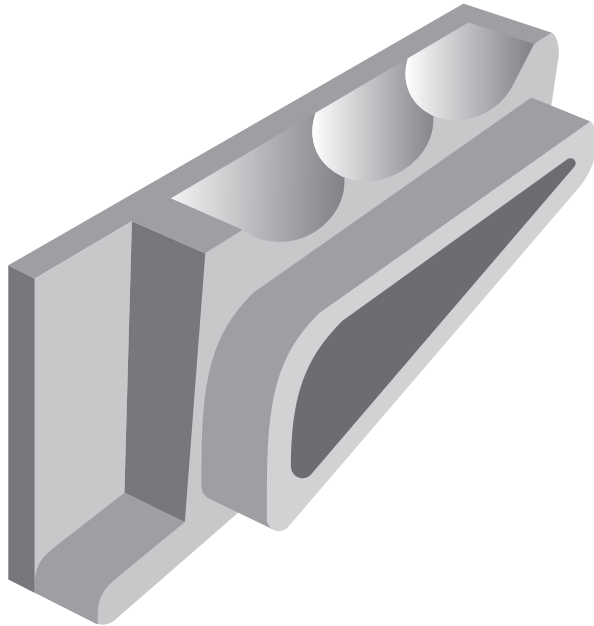

Pen Tray Cap

Actual Image

Anodized Aluminum Profile