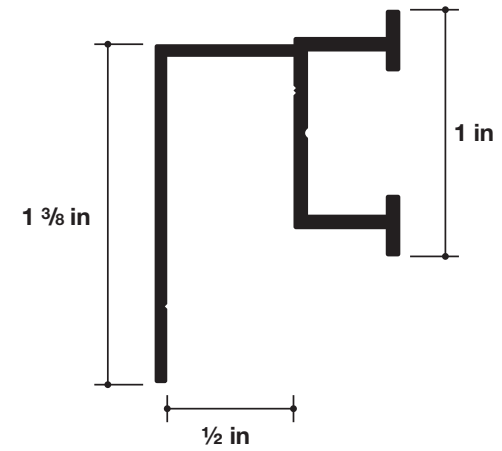

Hook Moulding

Actual Image

206S

Anodized Aluminum Profile

Available in black or natural anodized aluminum.