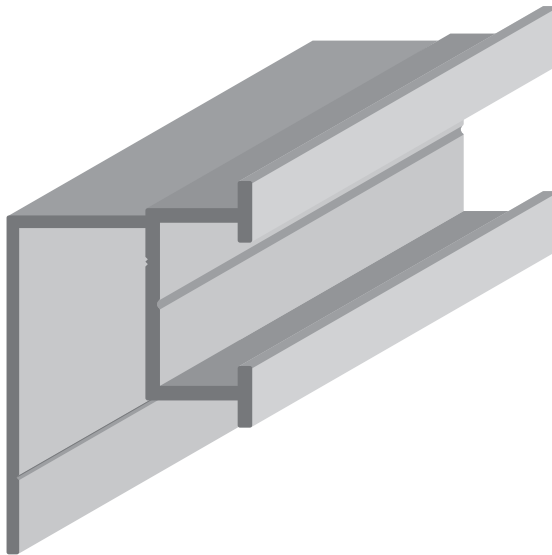

Hook Moulding

Actual Image

206S

Anodized Aluminum Profile

Available in black or natural anodized aluminum.