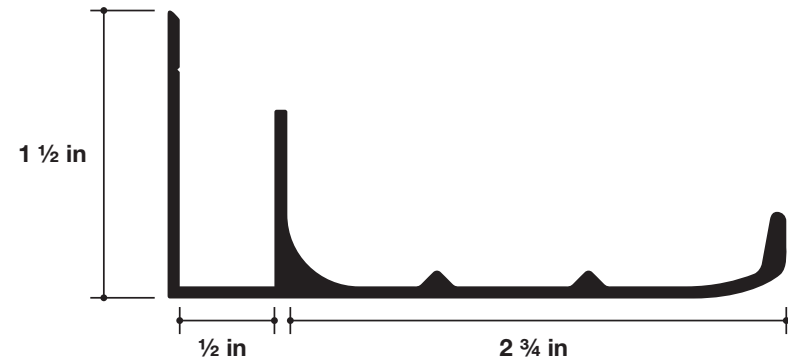

Pen Tray

Actual Image

201S

Anodized Aluminum Profile

Available in black or natural anodized aluminum.