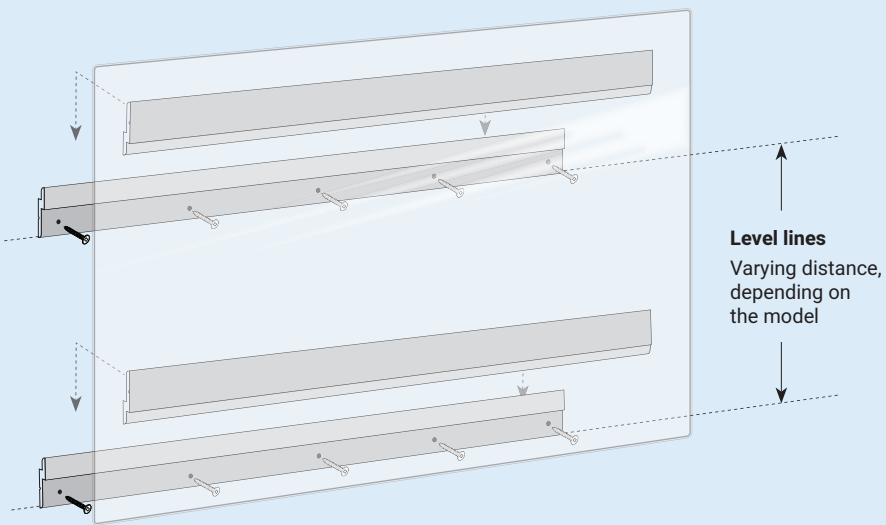

SPECIFICATIONS

- ▶ Fabric surface wrapped around a 1/2" cork panel (composed of 1/8" natural cork layer on a 3/8" fiberboard) with a steel backing
- ▶ Fabric wrapped edges
- ▶ Square or 4" radius corners
- ▶ Concealed mounting system (Z-bar)

AVAILABLE DIMENSIONS

47" H x 95"
47" H x 71"
47" H x 59"

47" H x 47"
47" H x 35"

▶ Other dimensions on demand

CBBC

INSTALLATION INSTRUCTIONS

- ▶ It's important to find solid studs in the wall to which to fasten the board.
- ▶ Decide at what height you want to install your board.
- ▶ Install the two **Z-anchors** on the wall, carefully checking the distance between them at several points, then place the board on top of them.