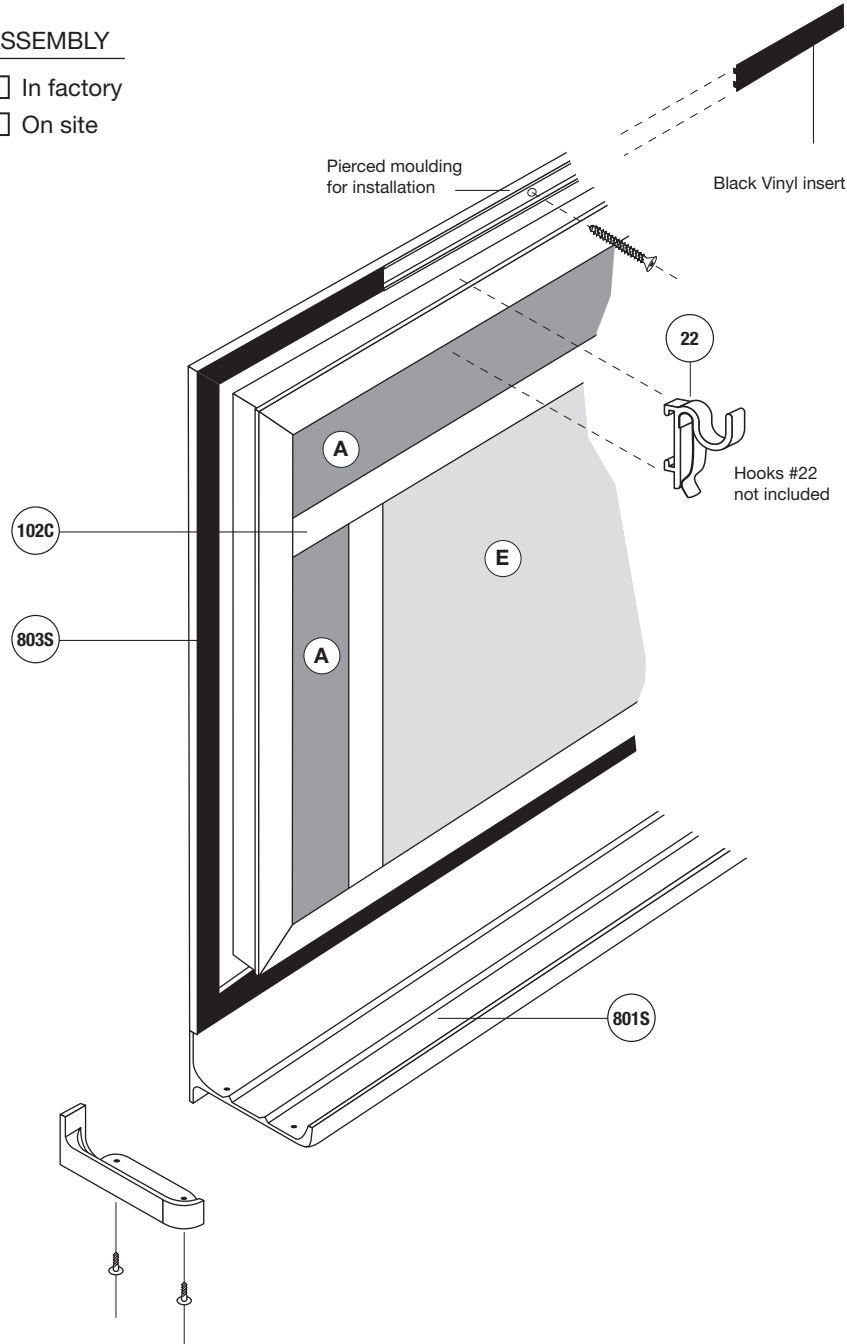

**ASSEMBLY**

- In factory
- On site

**Dimensions**

Type : \_\_\_\_\_

- A** Display
- E** Writing

**A'** Height: \_\_\_\_\_ **E** Width: \_\_\_\_\_

**A''** Height: \_\_\_\_\_ **A''** Width: \_\_\_\_\_

Total Height: \_\_\_\_\_ Total Width: \_\_\_\_\_

**Location:**

**Moulding**

**Mechanical joint**

Surface display of more than 12 feet only.

**8000**

QUANTITY : \_\_\_\_\_

**Writing surface (E)**

- Lauzonite  white  green  black  grey
- Laminite  white  grey  black
- Porcelain  white  green  black

**Display surface (A)**

- A'**  **A''** Natural cork  1/4  1/8  1/32
- Colored cork: \_\_\_\_\_
- Fabric: \_\_\_\_\_
- Velcro: \_\_\_\_\_
- Other: \_\_\_\_\_

**Hooks (not included)**

- Type #22 Quantity: \_\_\_\_\_