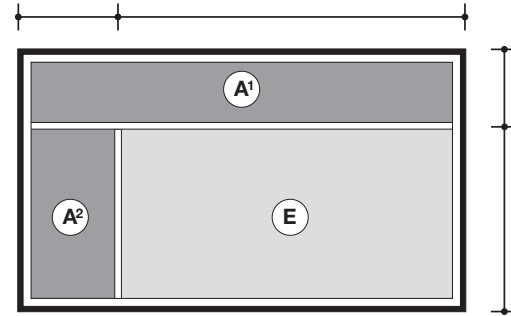

**ASSEMBLY**

- In factory
- On site

**Dimensions**

Type : \_\_\_\_\_

- A** Display
- E** Writing

**A'** Height: \_\_\_\_\_ **E** Width: \_\_\_\_\_

**A''** Height: \_\_\_\_\_ **A''** Width: \_\_\_\_\_

Total Height: \_\_\_\_\_ Total Width: \_\_\_\_\_

**Location:**

**Moulding**

**Mechanical joint**

Surface display of more than 12 feet only.

**8000**

QUANTITY : \_\_\_\_\_

**Writing surface (E)**

- Lauzonite  white  green  black  grey
- Laminite  white  grey  black
- Porcelain  white  green  black