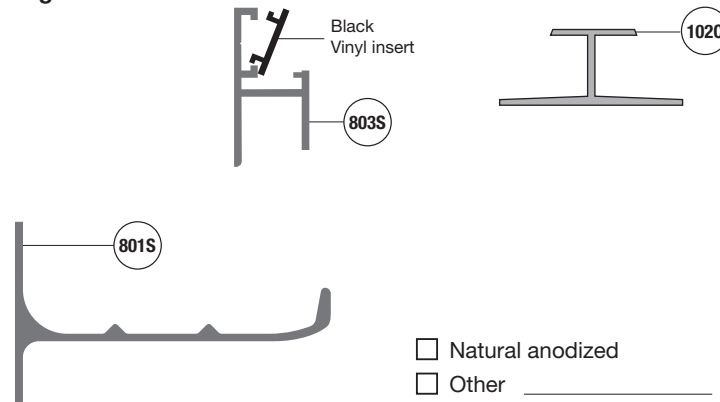

**ASSEMBLY**

- In factory
- On site

**Dimensions**

Type : \_\_\_\_\_

- A** Display
- E** Writing

**A'** Height: \_\_\_\_\_ **E** Width: \_\_\_\_\_

**A''** Height: \_\_\_\_\_ **A''** Width: \_\_\_\_\_

Total Height: \_\_\_\_\_ Total Width: \_\_\_\_\_

**Location:**

**Moulding**

**Mechanical joint**

Surface display of more than 12 feet only.

**8000**

QUANTITY : \_\_\_\_\_

**Writing surface (E)**

- Lauzonite  white  green  black  grey
- Laminite  white  grey  black
- Porcelain  white  green  black

**Display surface (A)**

- A'**  **A''** Natural cork  1/4  1/8  1/32
- Colored cork: \_\_\_\_\_
- Fabric: \_\_\_\_\_
- Velcro: \_\_\_\_\_
- Other: \_\_\_\_\_

**Hooks (not included)**

- Type #22 Quantity: \_\_\_\_\_