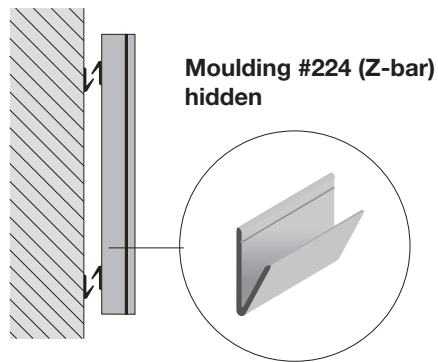

717 (Melamine Finish)

QUANTITY:

DATE:

Display surface (A)

- Natural cork WITH Notepad
- Natural cork WITHOUT Notepad

Writing surface (B)

- Lauzonite whiteboard
- White porcelain

Display surface (C)

- Natural cork WITH Notepad
- Natural cork WITHOUT Notepad

Location:

Notes:

Contractor:

Architect:

Project:

Address:

Fastening

Standard dimensions

Supplies included

- Standard projection screen
- Pencil and brush tray
- Pencil set (4) and brush (1)

Other dimensions

Height: _____ X Width (closed): _____

Additional options

- Lock

Finish