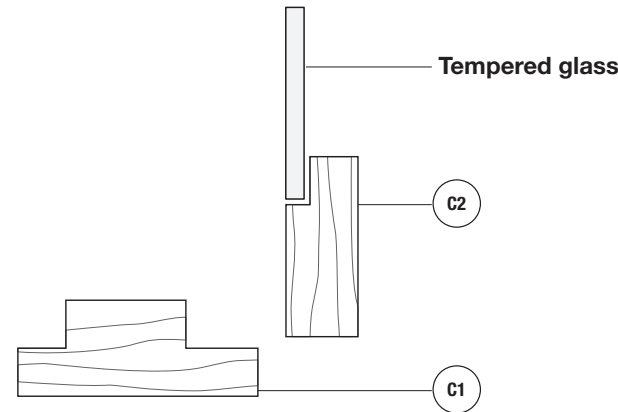

Moulding

All mouldings are in massive oak

☒ **660 (Display Showcase)**

QUANTITY: _____

DATE: _____

Surfaces

1. ☐ ☐ ☐ (A1) (A2) (A3)
2. ☐ ☐ ☐ Natural cork
3. ☐ ☐ ☐ Colored cork: _____
4. ☐ ☐ ☐ Fabric
5. ☐ ☐ ☐ Velcro
6. ☐ ☐ ☐ Other: _____

Exterior finish

1. ☐ Varnished oak
2. ☐ Other: _____

Location:

Notes:

Contractor:

Architect:

Project:

Address: