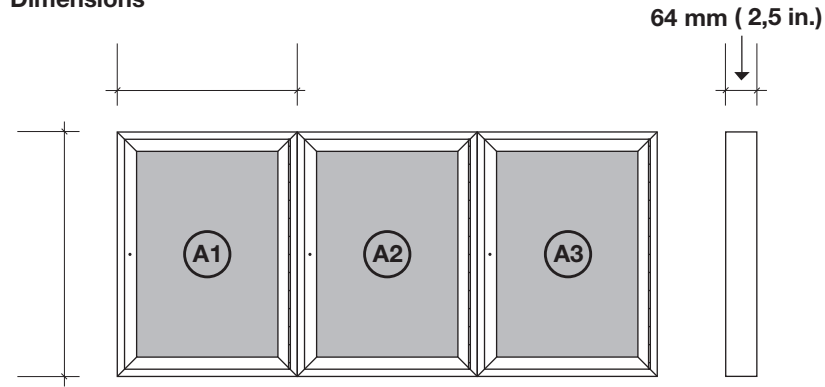

Dimensions

Standard dimensions

- | | |
|--|--|
| <input type="checkbox"/> 24 in. (H) X 18 in. (W) | <input type="checkbox"/> 48 in. (H) X 48 in. (W) |
| <input type="checkbox"/> 36 in. (H) X 24 in. (W) | <input type="checkbox"/> Other: _____ |
| <input type="checkbox"/> 36 in. (H) X 36 in. (W) | Height: _____ |
| <input type="checkbox"/> 48 in. (H) X 36 in. (W) | Width: _____ |