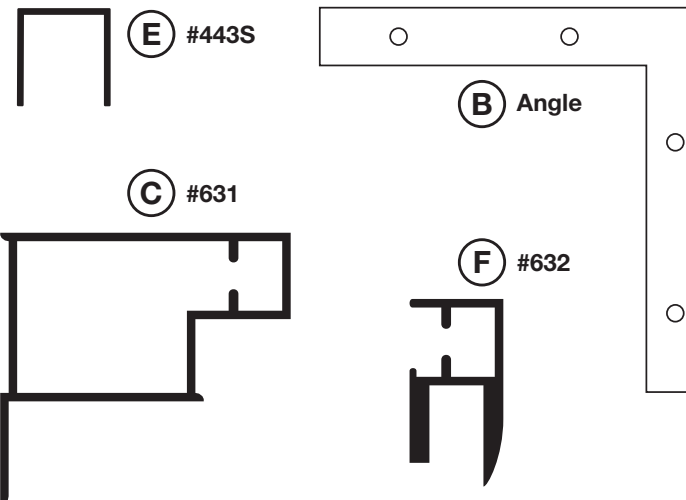

Moulding

All mouldings are in natural anodized aluminum

☒ **640** (Display Showcase)

QUANTITY: _____

DATE: _____

Surfaces

1. **A**
2. ☐ Natural cork
   - ☐ Colored cork: _____
   - ☐ Fabric
   - ☐ Velcro
   - ☐ Other: _____

Exterior finish

- ☐ Natural anodized
- ☐ Black anodized
- ☐ Massive oak
- ☐ Other: _____

Location: _____

Notes: _____

Contractor: _____

Architect: _____

Project: _____

Address: _____