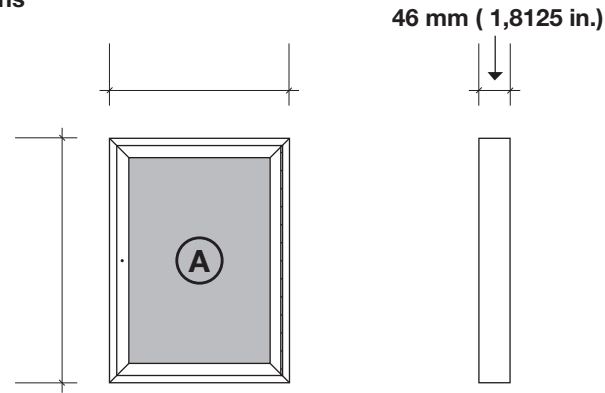

Dimensions

Standard dimensions

- | | |
|--|--|
| <input type="checkbox"/> 24 in. (H) X 18 in. (W) | <input type="checkbox"/> 48 in. (H) X 48 in. (W) |
| <input type="checkbox"/> 36 in. (H) X 24 in. (W) | <input type="checkbox"/> Other: _____ |
| <input type="checkbox"/> 36 in. (H) X 36 in. (W) | Height: _____ |
| <input type="checkbox"/> 48 in. (H) X 36 in. (W) | Width: _____ |