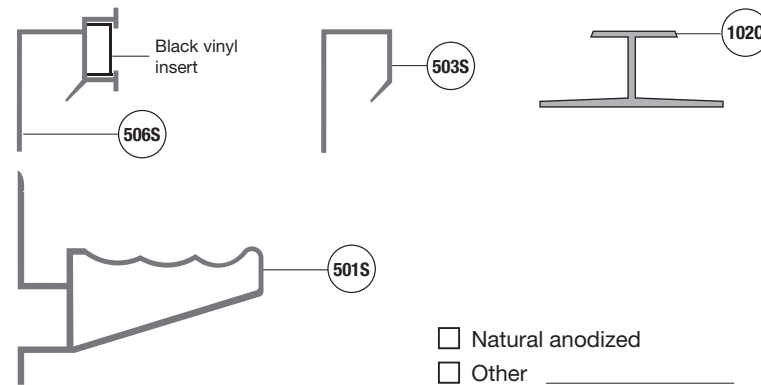

**ASSEMBLY**

- In factory
- On site

**Dimensions**

Type : \_\_\_\_\_

Total Height: \_\_\_\_\_ Total Width: \_\_\_\_\_  
 (A) Width: \_\_\_\_\_ (E) Width: \_\_\_\_\_

**Location:**

**Moulding**

**Mechanical joint**

Surface display of more than 12 feet only.

**5000**

QUANTITY : \_\_\_\_\_

**Writing surface (E)**

- Lauzonite     white     green     black     grey
- Laminite     white     grey     black
- Porcelain     white     green     black

**Display surface (A)**

- Natural cork     1/4     1/8     1/32
- Colored cork: \_\_\_\_\_
- Fabric: \_\_\_\_\_
- Velcro: \_\_\_\_\_
- Other: \_\_\_\_\_

**Hooks (not included)**

- Type #22    Quantity: \_\_\_\_\_