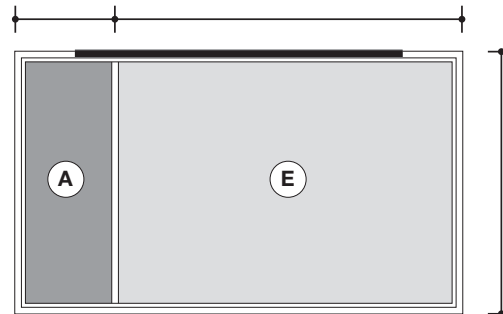

**ASSEMBLY**

- In factory
- On site

**Dimensions**

Type : \_\_\_\_\_

Total Height: \_\_\_\_\_ Total Width: \_\_\_\_\_  
 (A) Width: \_\_\_\_\_ (E) Width: \_\_\_\_\_

**Location:**

**Moulding**

**Mechanical joint**

Surface display of more than 12 feet only.

**5000**

QUANTITY : \_\_\_\_\_

**Writing surface (E)**

- Lauzonite     white     green     black     grey
- Laminite     white     grey     black
- Porcelain     white     green     black