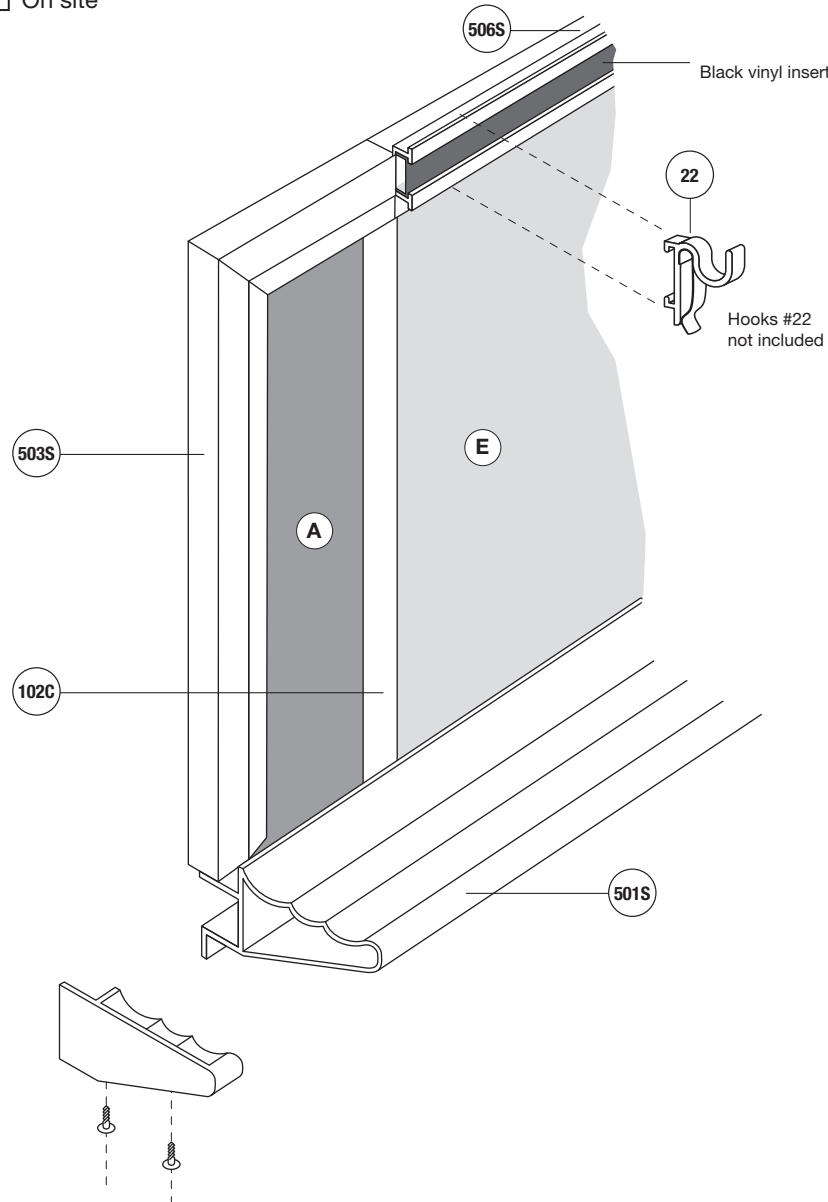

**ASSEMBLY**

- In factory
- On site

**Dimensions**

Type : \_\_\_\_\_

Total Height: \_\_\_\_\_ Total Width: \_\_\_\_\_  
 (A) Width: \_\_\_\_\_ (E) Width: \_\_\_\_\_

**Location:**

**Moulding**

**Mechanical joint**

Surface display of more than 12 feet only.

**5000**

QUANTITY : \_\_\_\_\_

**Writing surface (E)**

- Lauzonite     white     green     black     grey
- Laminite     white     grey     black
- Porcelain     white     green     black

**Display surface (A)**

- Natural cork     1/4     1/8     1/32
- Colored cork: \_\_\_\_\_
- Fabric: \_\_\_\_\_
- Velcro: \_\_\_\_\_
- Other: \_\_\_\_\_

**Hooks (not included)**

- Type #22    Quantity: \_\_\_\_\_