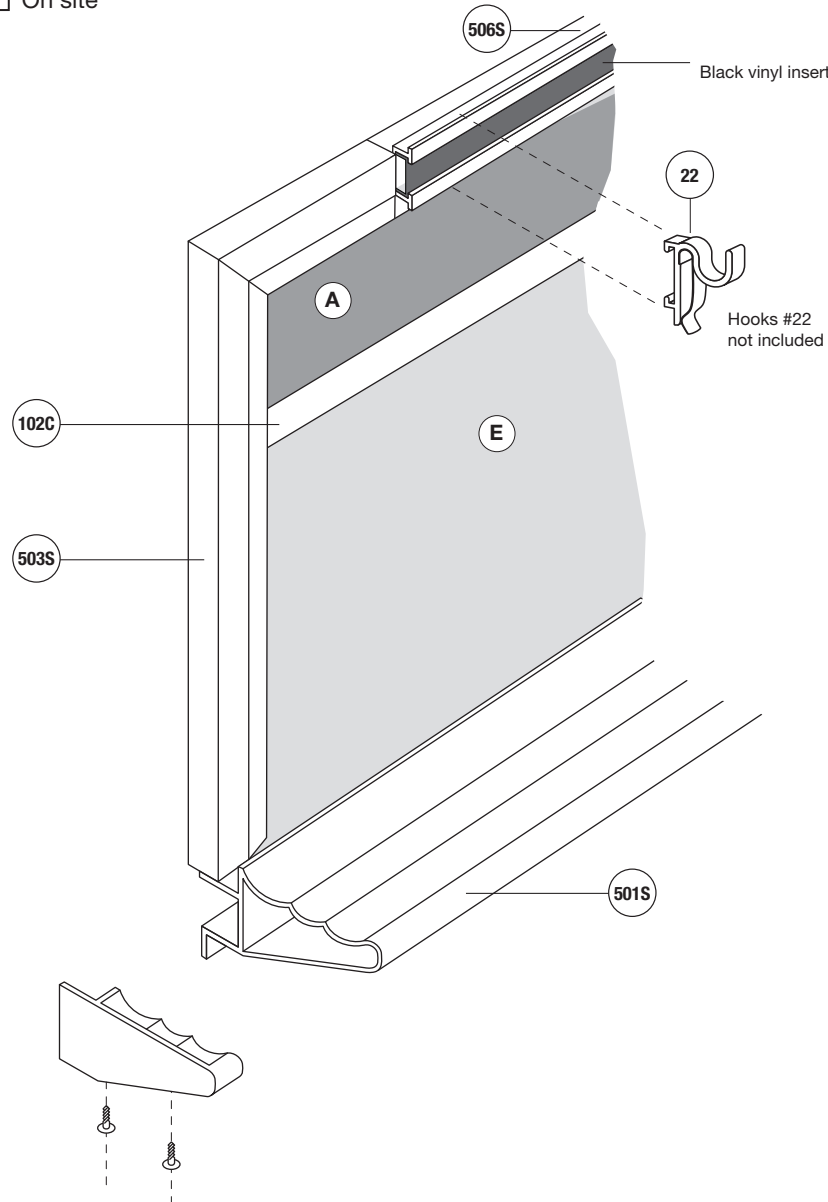

**ASSEMBLY**

- In factory
- On site

**Dimensions**

Type : \_\_\_\_\_

Total Height: \_\_\_\_\_ Total Width: \_\_\_\_\_

A Width: \_\_\_\_\_ E Width: \_\_\_\_\_

**Location:**

**Moulding**

**Mechanical joint**

Surface display of more than 12 feet only.

**5000**

QUANTITY : \_\_\_\_\_

**Writing surface (E)**

- Lauzonite     white     green     black     grey
- Laminite     white     grey     black
- Porcelain     white     green     black

**Display surface (A)**

- Natural cork     1/4     1/8     1/32
- Colored cork: \_\_\_\_\_
- Fabric: \_\_\_\_\_
- Velcro: \_\_\_\_\_
- Other: \_\_\_\_\_

**Hooks (not included)**

- Type #22    Quantity: \_\_\_\_\_