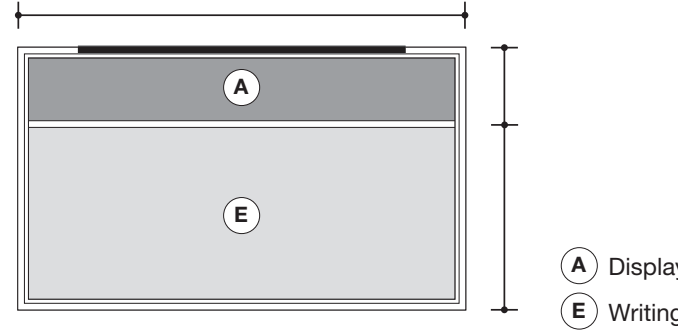

**ASSEMBLY**

- In factory
- On site

**Dimensions**

Type : \_\_\_\_\_

Total Height: \_\_\_\_\_ Total Width: \_\_\_\_\_

A Width: \_\_\_\_\_ E Width: \_\_\_\_\_

**Location:**

**Moulding**

**Mechanical joint**

Surface display of more than 12 feet only.

**5000**

QUANTITY : \_\_\_\_\_

**Writing surface (E)**

- Lauzonite     white     green     black     grey
- Laminite     white     grey     black
- Porcelain     white     green     black

**Display surface (A)**

- Natural cork     1/4     1/8     1/32
- Colored cork: \_\_\_\_\_
- Fabric: \_\_\_\_\_
- Velcro: \_\_\_\_\_
- Other: \_\_\_\_\_

**Hooks (not included)**

- Type #22    Quantity: \_\_\_\_\_