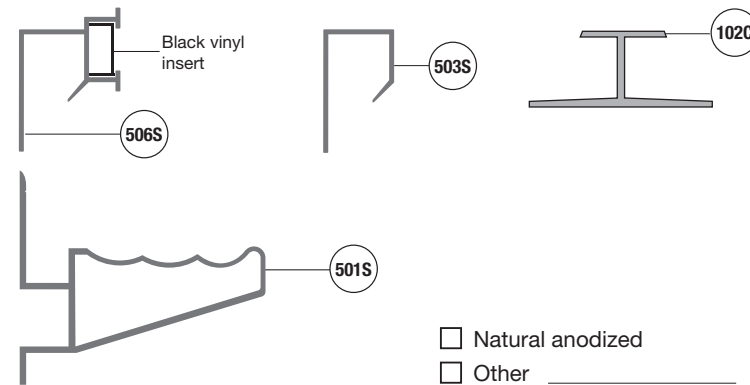

**ASSEMBLY**

- In factory
- On site

**Dimensions**

Type : \_\_\_\_\_

Total Height: \_\_\_\_\_ Total Width: \_\_\_\_\_

A Width: \_\_\_\_\_ E Width: \_\_\_\_\_

**Location:**

**Moulding**

**Mechanical joint**

Surface display of more than 12 feet only.

**5000**

QUANTITY : \_\_\_\_\_

**Writing surface (E)**

- Lauzonite     white     green     black     grey
- Laminite     white     grey     black
- Porcelain     white     green     black

**Display surface (A)**

- Natural cork     1/4     1/8     1/32
- Colored cork: \_\_\_\_\_
- Fabric: \_\_\_\_\_
- Velcro: \_\_\_\_\_
- Other: \_\_\_\_\_

**Hooks (not included)**

- Type #22    Quantity: \_\_\_\_\_