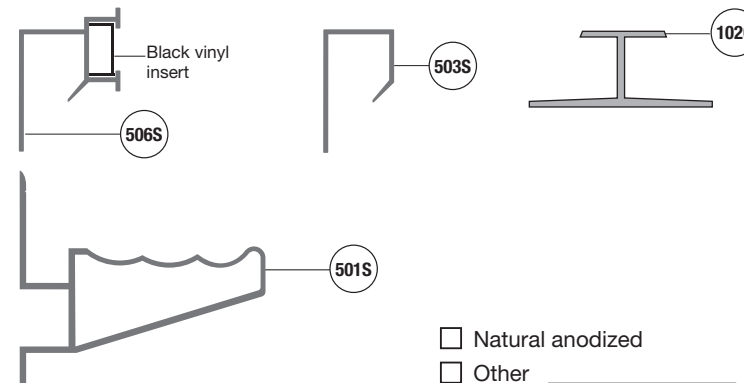

**ASSEMBLY**

- In factory
- On site

**Dimensions**

Type : \_\_\_\_\_

Total Height: \_\_\_\_\_ Total Width: \_\_\_\_\_  
 (A) Width: \_\_\_\_\_ (E) Width: \_\_\_\_\_

(A) Display  
(E) Writing

**Location:**

**Moulding**

**Mechanical joint**

Surface display of more than 12 feet only.

**5000**

QUANTITY : \_\_\_\_\_

**Writing surface (E)**

- Lauzonite     white     green     black     grey
- Laminite     white     grey     black
- Porcelain     white     green     black

**Display surface (A)**

- Natural cork     1/4     1/8     1/32
- Colored cork: \_\_\_\_\_
- Fabric: \_\_\_\_\_
- Velcro: \_\_\_\_\_
- Other: \_\_\_\_\_

**Hooks (not included)**

- Type #22    Quantity: \_\_\_\_\_