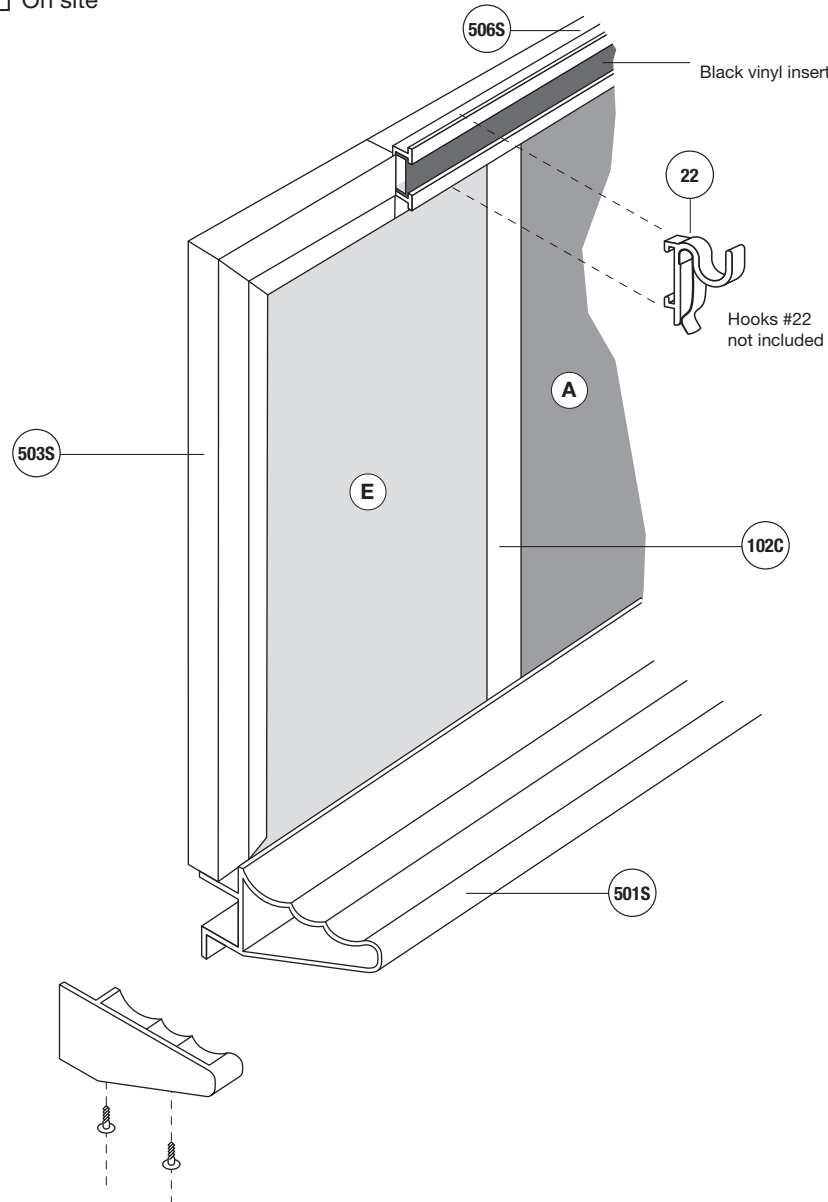

**ASSEMBLY**

- In factory
- On site

**Dimensions**

Type : \_\_\_\_\_

Total Height: \_\_\_\_\_ Total Width: \_\_\_\_\_  
 (A) Width: \_\_\_\_\_ (E) Width: \_\_\_\_\_

(A) Display  
(E) Writing

**Location:**

**Moulding**

**Mechanical joint**

Surface display of more than 12 feet only.

**5000**

QUANTITY : \_\_\_\_\_

**Writing surface (E)**

- Lauzonite     white     green     black     grey
- Laminite     white     grey     black
- Porcelain     white     green     black

**Display surface (A)**

- Natural cork     1/4     1/8     1/32
- Colored cork: \_\_\_\_\_
- Fabric: \_\_\_\_\_
- Velcro: \_\_\_\_\_
- Other: \_\_\_\_\_

**Hooks (not included)**

- Type #22    Quantity: \_\_\_\_\_