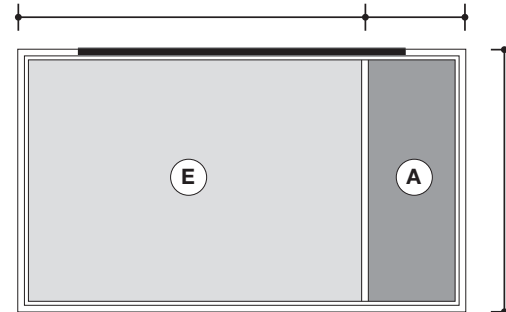

**ASSEMBLY**

- In factory
- On site

**Dimensions**

Type : \_\_\_\_\_

Total Height: \_\_\_\_\_ Total Width: \_\_\_\_\_  
 (A) Width: \_\_\_\_\_ (E) Width: \_\_\_\_\_

(A) Display  
(E) Writing

**Location:**

**Moulding**

**Mechanical joint**

Surface display of more than 12 feet only.

**5000**

QUANTITY : \_\_\_\_\_

**Writing surface (E)**

- Lauzonite     white     green     black     grey
- Laminite     white     grey     black
- Porcelain     white     green     black

**Display surface (A)**

- Natural cork     1/4     1/8     1/32
- Colored cork: \_\_\_\_\_
- Fabric: \_\_\_\_\_
- Velcro: \_\_\_\_\_
- Other: \_\_\_\_\_

**Hooks (not included)**

- Type #22    Quantity: \_\_\_\_\_