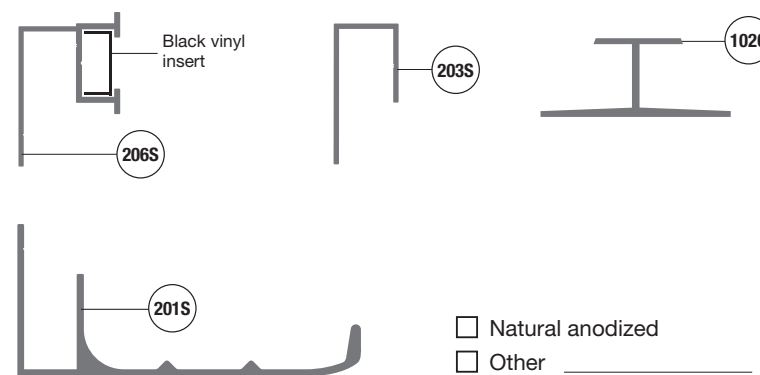

**ASSEMBLY**

- In factory
- On site

**Dimensions**

Type : \_\_\_\_\_

- A** Display
- E** Writing

Total Height: \_\_\_\_\_ Total Width: \_\_\_\_\_  
**A** Width: \_\_\_\_\_ **E** Width: \_\_\_\_\_

**Location:**

**Moulding**

**Mechanical joint**

Surface display of more than 12 feet only.

**2000**

QUANTITY: \_\_\_\_\_

**Writing surface E**

- Lauzonite  white  green  black  grey
- Laminite  white  grey  black
- Porcelain  white  green  black

**Display surface A**

- Natural cork  1/4  1/8  1/32
- Colored cork: \_\_\_\_\_
- Fabric: \_\_\_\_\_
- Velcro: \_\_\_\_\_
- Other: \_\_\_\_\_

**Hooks (not included)**

- Type #22 Quantity: \_\_\_\_\_

**Notes :**