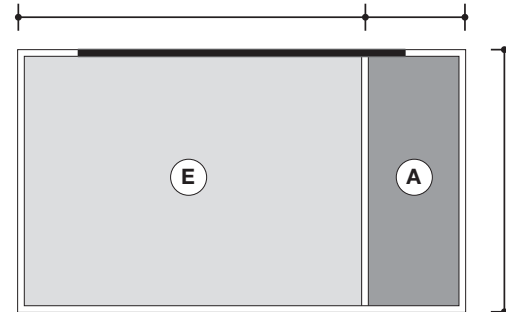

**ASSEMBLY**

- In factory
- On site

**Dimensions**

Type : \_\_\_\_\_

- A** Display
- E** Writing

Total Height: \_\_\_\_\_ Total Width: \_\_\_\_\_  
**A** Width: \_\_\_\_\_ **E** Width: \_\_\_\_\_

**Location:**

**Moulding**

**Mechanical joint**

Surface display of more than 12 feet only.

**2000**

QUANTITY: \_\_\_\_\_

**Writing surface E**

- Lauzonite  white  green  black  grey
- Laminite  white  grey  black
- Porcelain  white  green  black

**Display surface A**

- Natural cork  1/4  1/8  1/32
- Colored cork: \_\_\_\_\_
- Fabric: \_\_\_\_\_
- Velcro: \_\_\_\_\_
- Other: \_\_\_\_\_

**Hooks (not included)**

- Type #22 Quantity: \_\_\_\_\_

**Notes :**