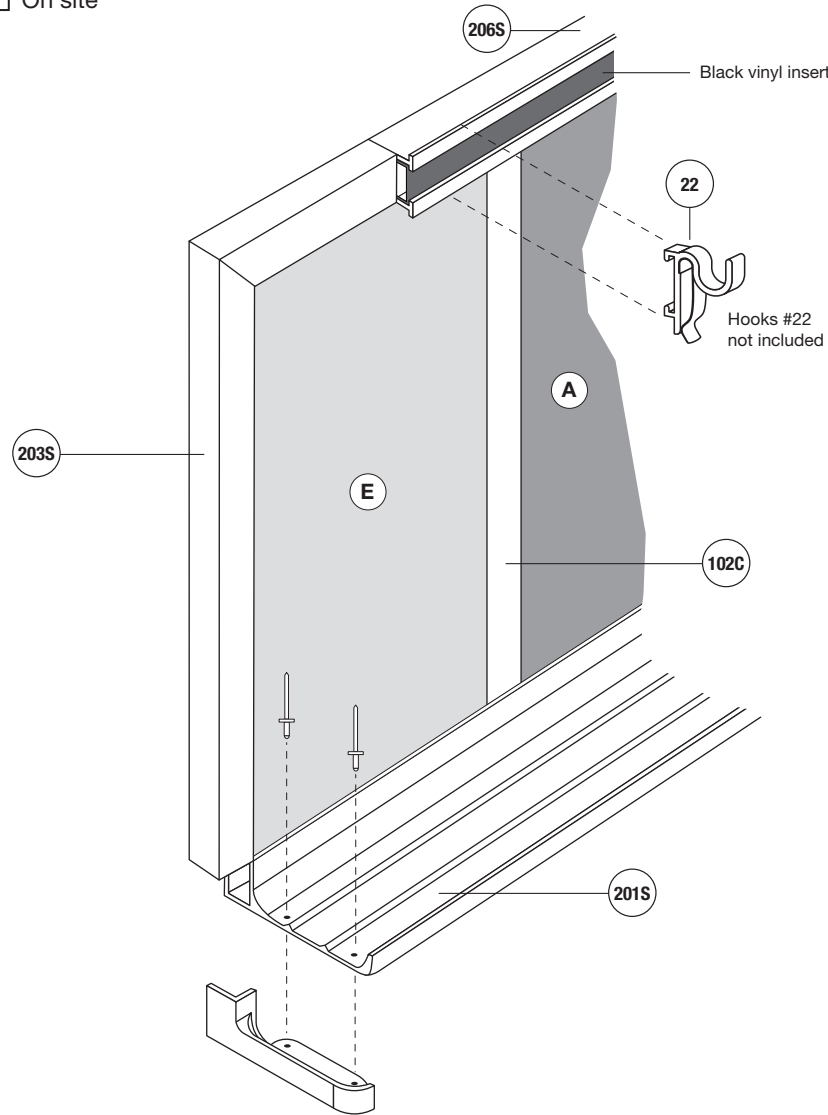

**ASSEMBLY**

- In factory
- On site

**Dimensions**

Type : \_\_\_\_\_

- A** Display
- E** Writing

Total Height: \_\_\_\_\_ Total Width: \_\_\_\_\_  
**A** Width: \_\_\_\_\_ **E** Width: \_\_\_\_\_

**Location:**

**Moulding**

**Mechanical joint**

Surface display of more than 12 feet only.

**2000**

QUANTITY: \_\_\_\_\_

**Writing surface E**

- Lauzonite  white  green  black  grey
- Laminite  white  grey  black
- Porcelain  white  green  black

**Display surface A**

- Natural cork  1/4  1/8  1/32
- Colored cork: \_\_\_\_\_
- Fabric: \_\_\_\_\_
- Velcro: \_\_\_\_\_
- Other: \_\_\_\_\_

**Hooks (not included)**

- Type #22 Quantity: \_\_\_\_\_

**Notes :**